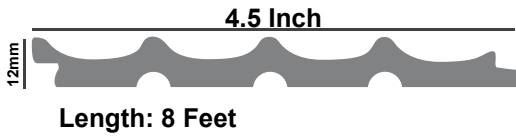

X

INTERIORS
WORLD
web : www.interiorsworlds.com

GC-04-111

GC-04-112

Borer & Termite
Resistant

100% Water
Resistant

Seamless & Ready
To Use

Quick
Installation